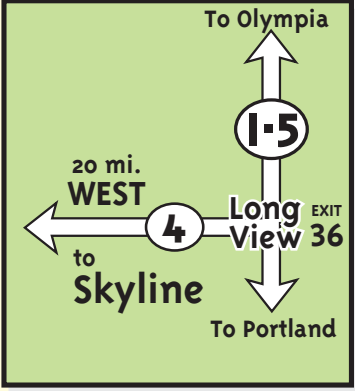

20 Randal Drive 9 Cathlamet, WA 98612 • 360-795-8785